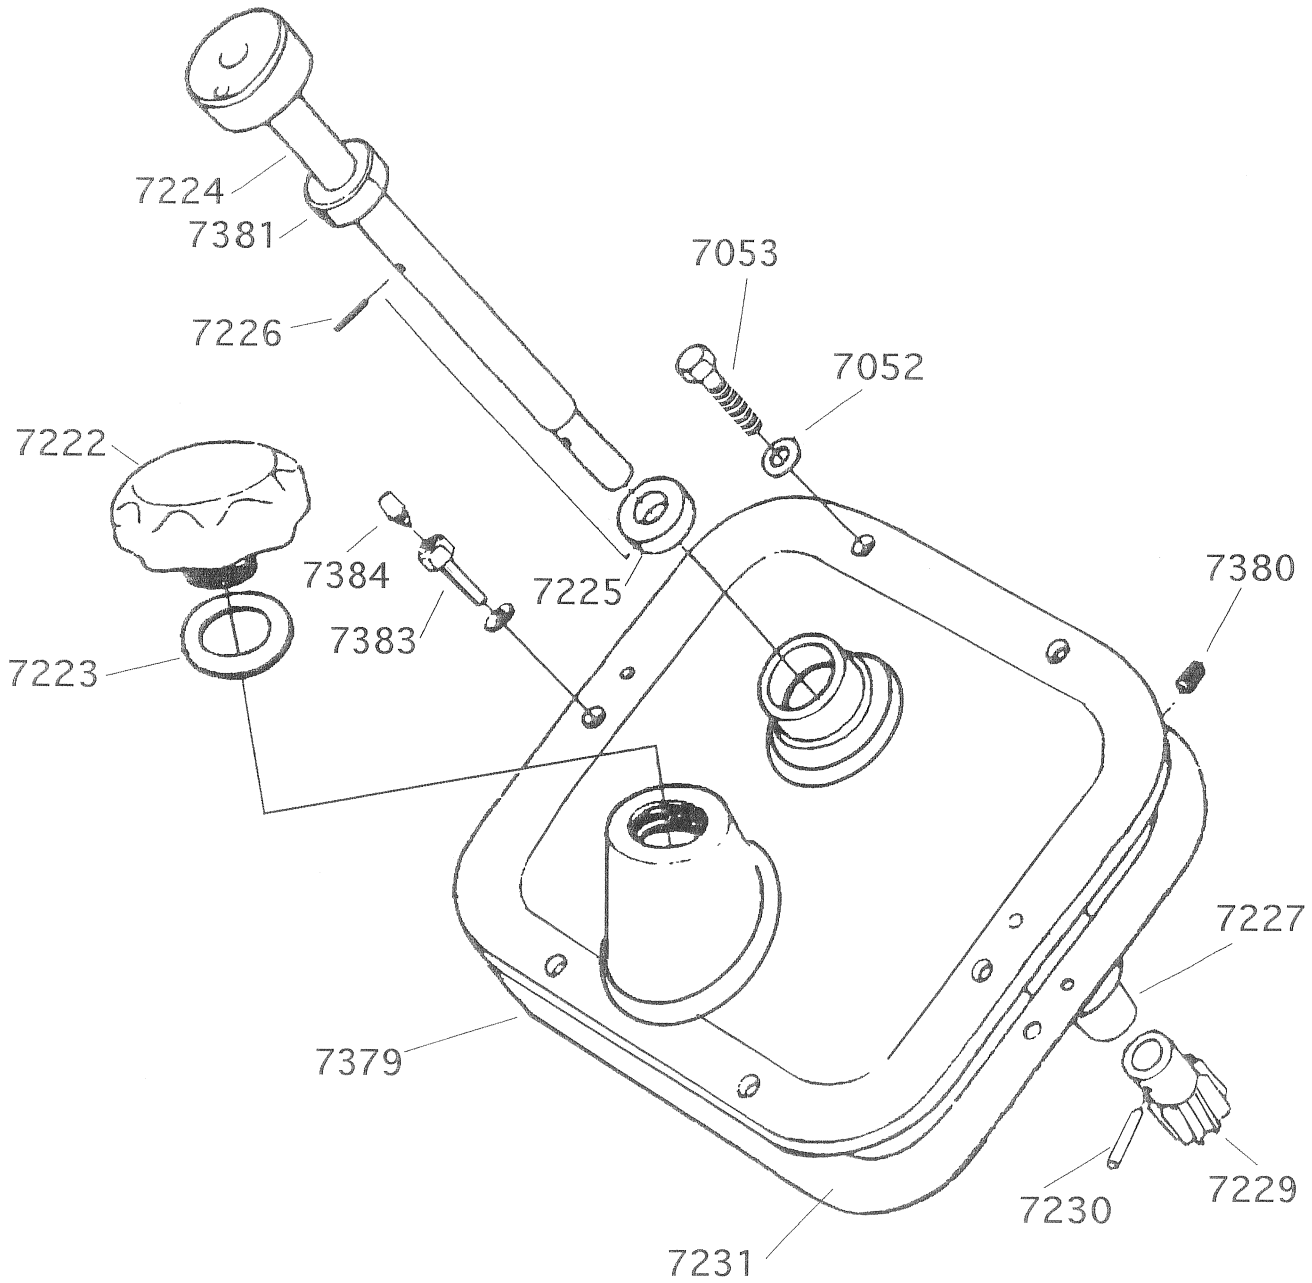

WORM WHEEL GUARD