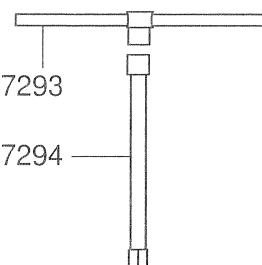

7293

7294

7296

7295