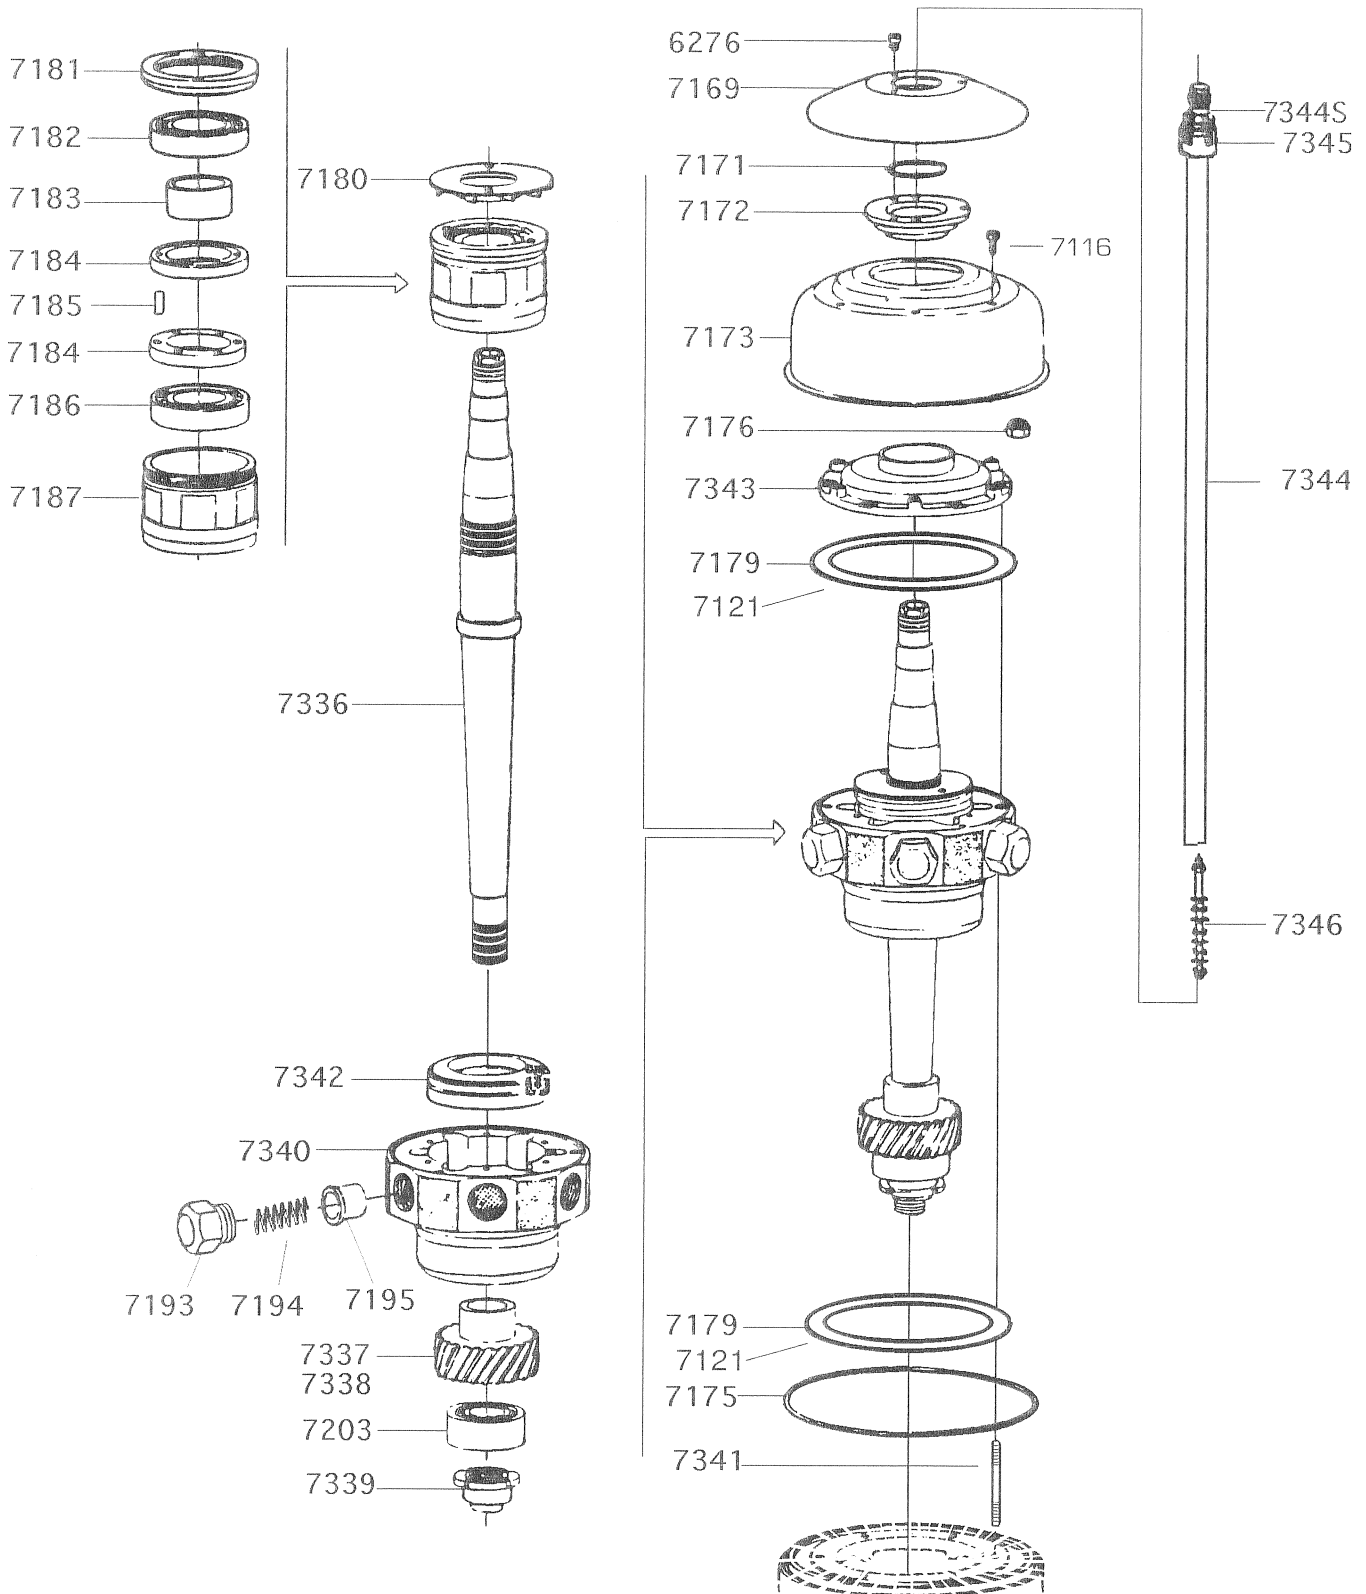

VERTICAL DRIVING DEVICE