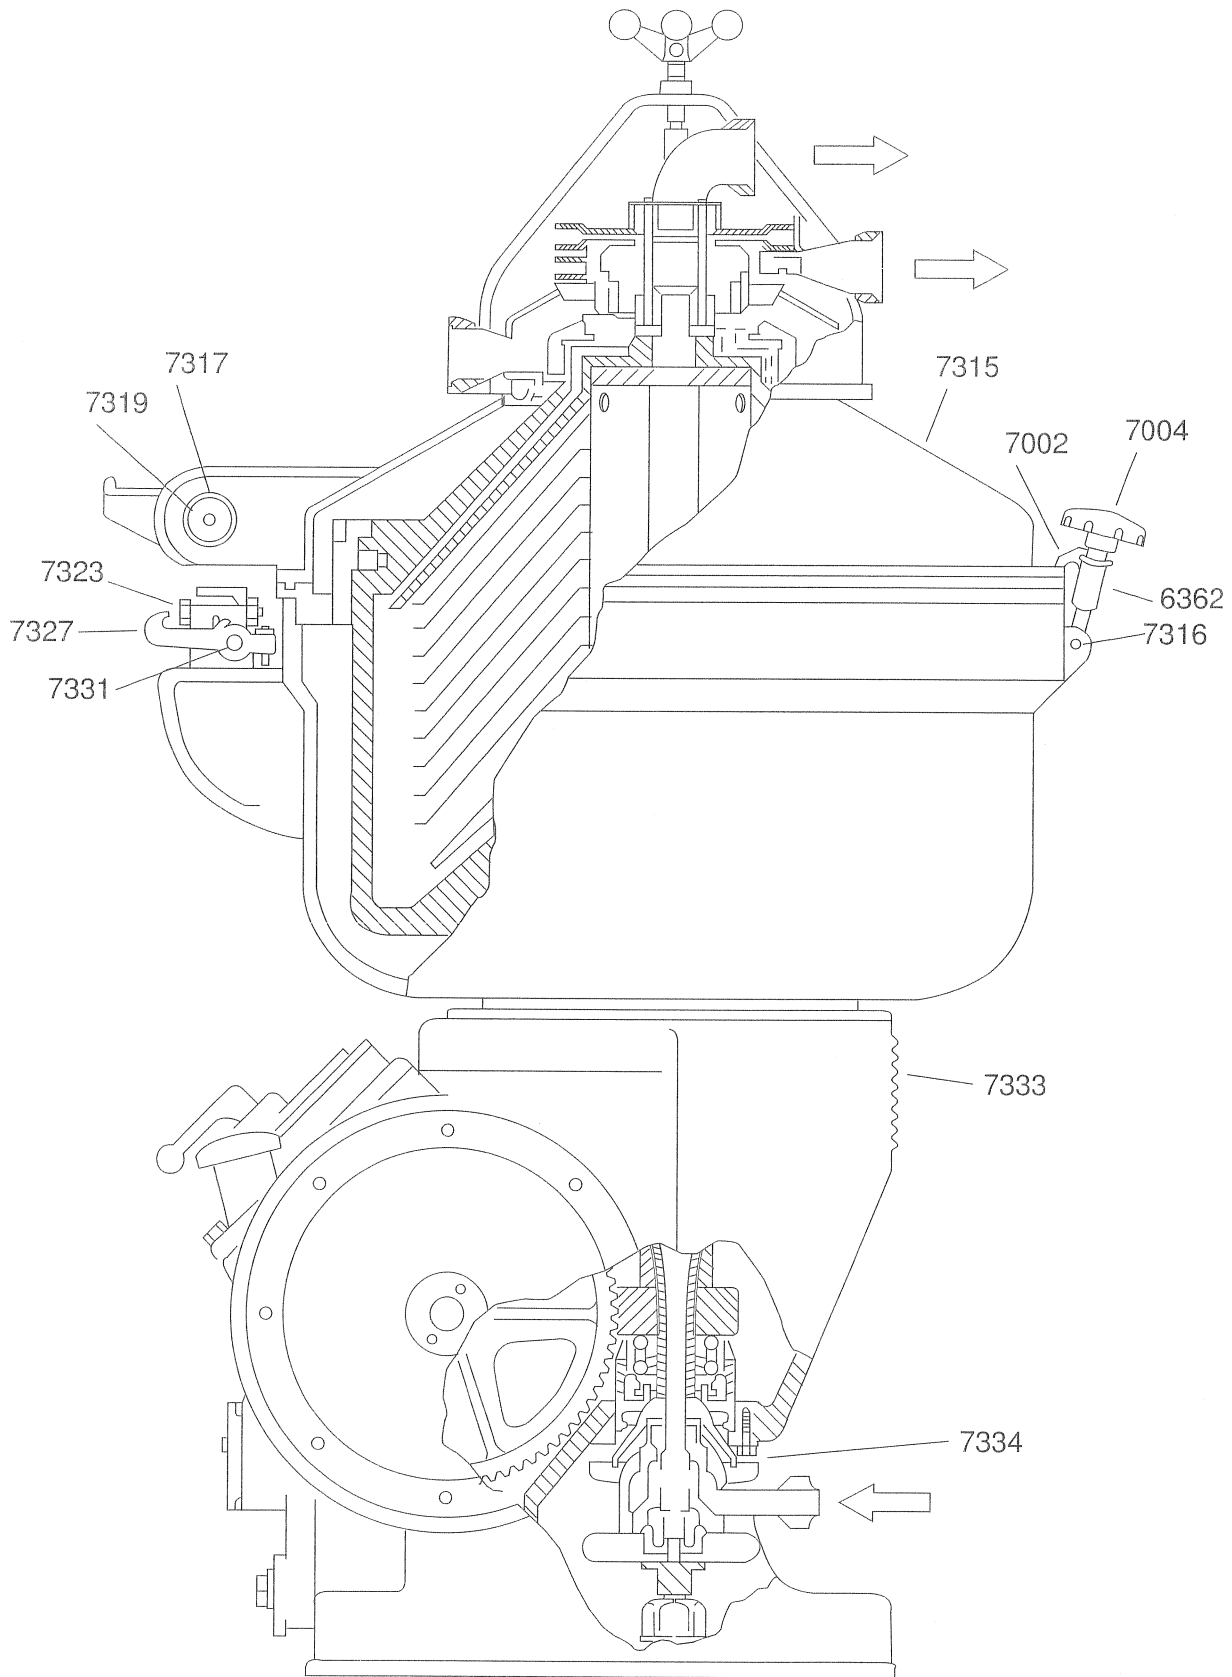

SEPARATOR FRAME

SEPARATOR FRAME

<u>HH PN</u>	<u>ALFA PN</u>	<u>PART NAME</u>	<u>QUANTITY</u>
6362	39188	Clamping Shoe	4
7002	37311	Rubber Ring	1
7004	39173	Hand Wheel	4
7007	39420	Slotted Pin for Hinge Pin	4
7030	39084	Screw	4
7085	39124	Hinge Pin for Hinged Bolt	4
7145	31738	Screw	6
7159	39108	Nut for Set Screw	1
7315	73195	Frame Hood	1
7316	65471	Hinged Bolt	4
7317	70770	Hinge Sleeve for Frame Hood	1
7319	70771	Screw	1
7320	65237	Cap for Screw	2
7321	70772	Nut	2
7322	70773	Set Screw for Hinge Sleeve	1
7323	67778	Buffer Screw	2
7324	37431	Sleeve for Spring	2
7325	37432	Spring	2
7326	67801	Nut for Buffer Screw	2
7327	37435	Pawl	1
7328	67791	Set Screw for Pawl	1
7329	67779	Adjusting Screw for Pawl	1
7330	67792	Nut for Adjusting Screw	1
7331	38496	Lever for Pawl	1
7332	64495	Handle Ball for Lever	1
7333	8200682-01	Grating for Ventilation Hole	1
7334	71307	Bottom Bearing Housing	1
7335	38411	Rubber Ring	1

SEPARATOR BOWL

SEPARATOR BOWL

<u>HH PN</u>	<u>ALFA PN</u>	<u>PART NAME</u>	<u>QUANTITY</u>
7171	39270	Rubber Ring for Small Wear Ring	1
7387	73181	Nut for Large Wear Ring	1
7388	8700626-01	Large Wear Ring	1
7389	73947	Rubber Ring for Large Wear Ring	1
7390	73949	Nut for Small Wear Ring	1
7391	518163-82	Small Wear Ring	1
7392		Lock Ring	1
7393		Bowl Hood	1
7394	70146	Rubber Ring for Bowl Hood	1
7395		Top Disc	1
7396	515131-86	Bowl Disc	1
7397	73182	Cap Nut	1
7398		Distributor	1
7399		Distributing Disc	1
7400	67393	Rubber Ring	1
7401		Bowl Body	1
7470	38765, 73173	Small Wear Ring	1