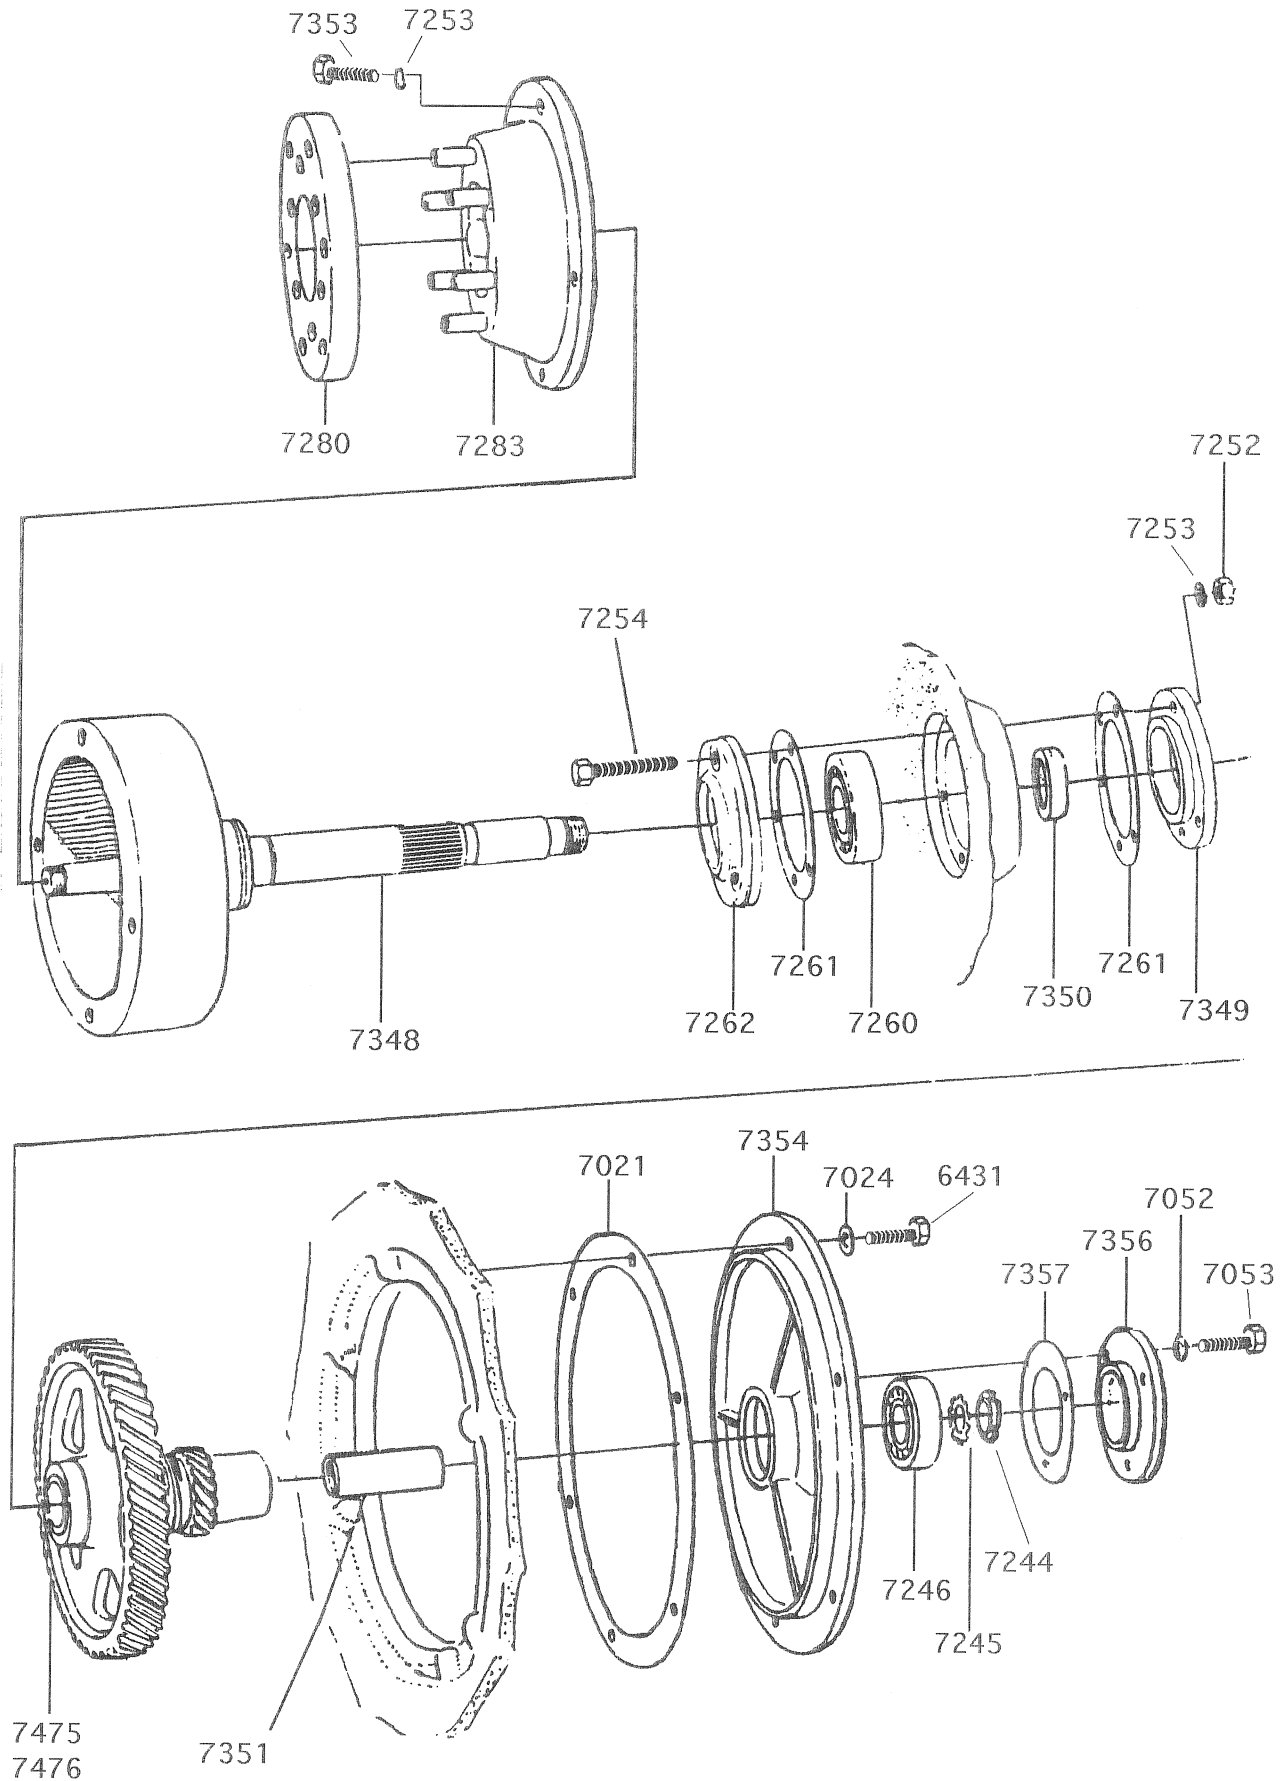

HORIZONTAL DRIVING DEVICE