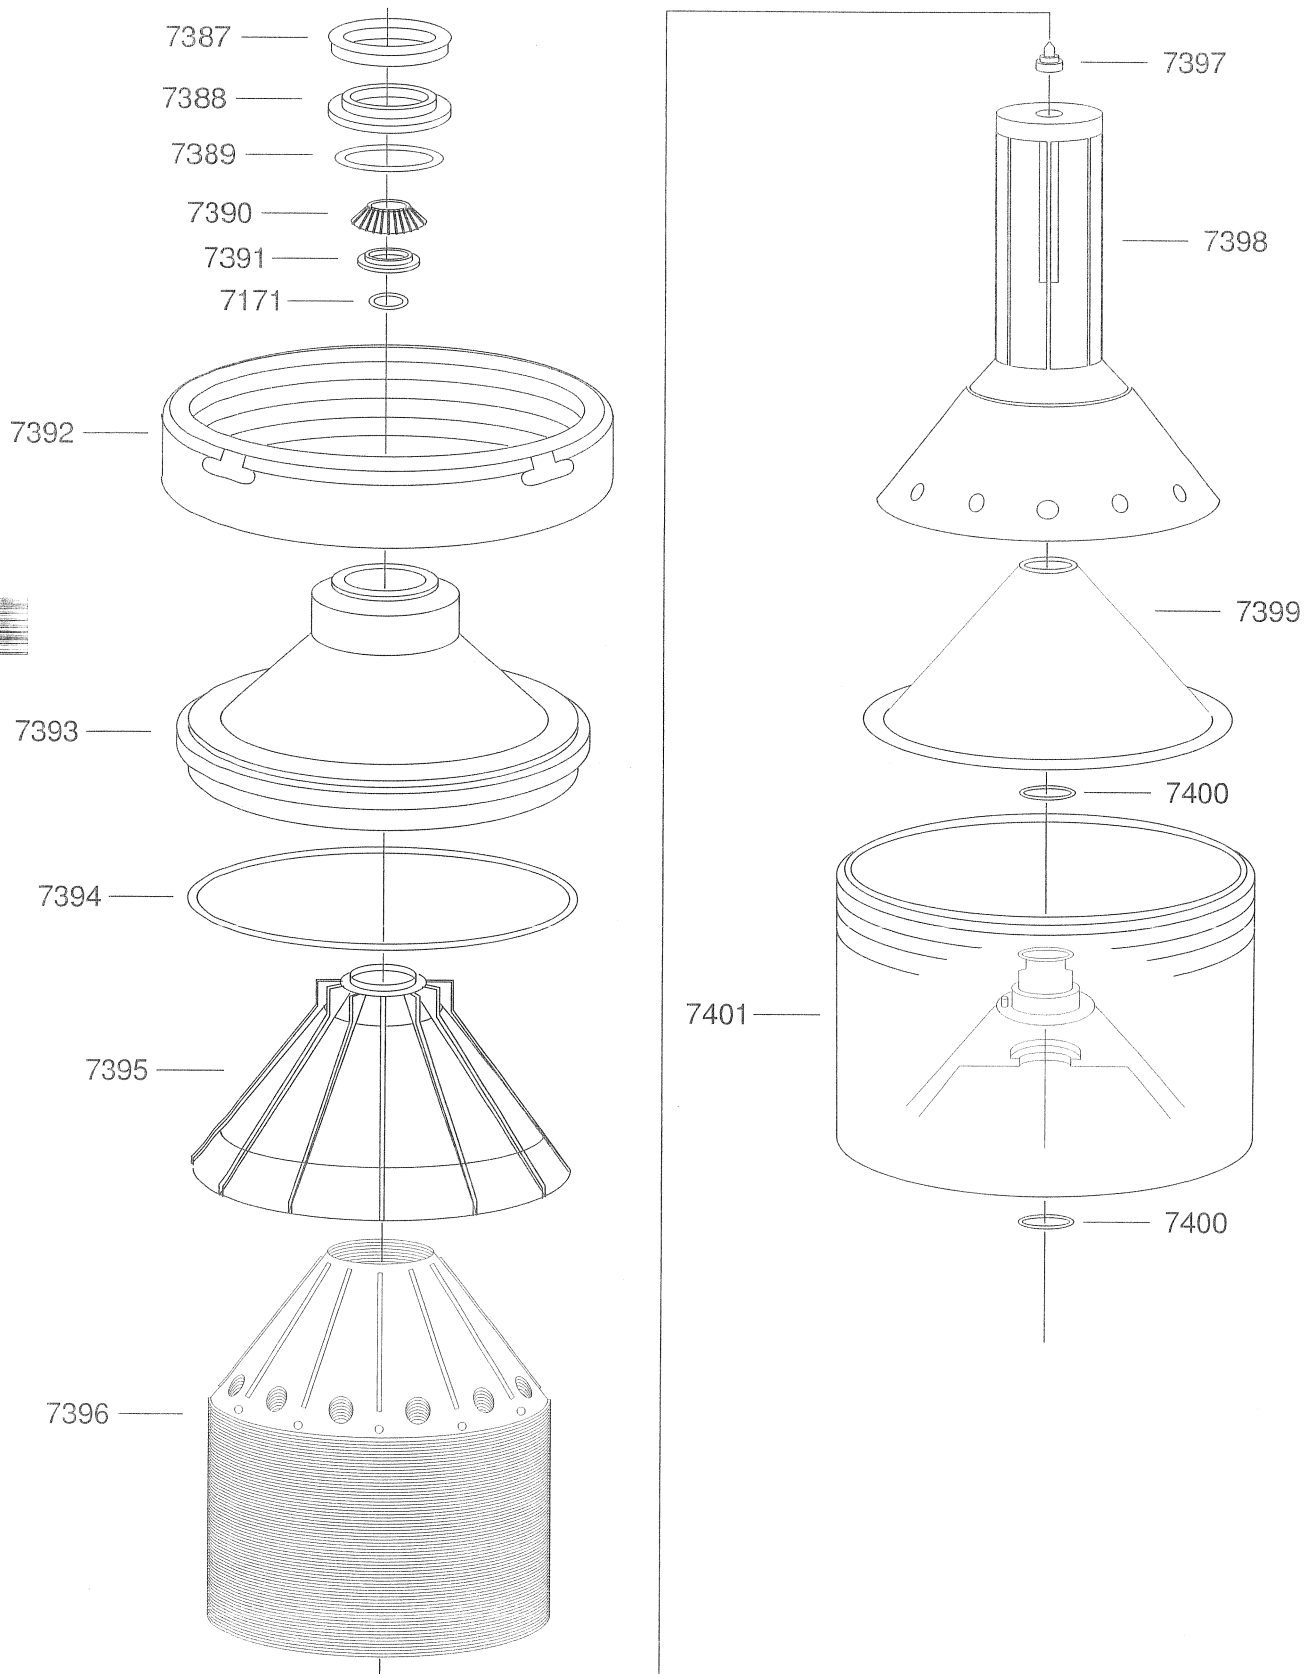

SEPARATOR FRAME

SEPARATOR FRAME

<u>HH PN</u>	<u>ALFA PN</u>	<u>PART NAME</u>	<u>QUANTITY</u>
6362	39188	Clamping Shoe	4
7002	37311	Rubber Ring	1
7004	39173	Hand Wheel	4
7007	39420	Slotted Pin for Hinge Pin	4
7030	39084	Screw	4
7085	39124	Hinge Pin for Hinged Bolt	4
7145	31738	Screw	6
7159	39108	Nut for Set Screw	1
7315	73195	Frame Hood	1
7316	65471	Hinged Bolt	4
7317	70770	Hinge Sleeve for Frame Hood	1
7319	70771	Screw	1
7320	65237	Cap for Screw	2
7321	70772	Nut	2
7322	70773	Set Screw for Hinge Sleeve	1
7323	67778	Buffer Screw	2
7324	37431	Sleeve for Spring	2
7325	37432	Spring	2
7326	67801	Nut for Buffer Screw	2
7327	37435	Pawl	1
7328	67791	Set Screw for Pawl	1
7329	67779	Adjusting Screw for Pawl	1
7330	67792	Nut for Adjusting Screw	1
7331	38496	Lever for Pawl	1
7332	64495	Handle Ball for Lever	1
7333	8200682-01	Grating for Ventilation Hole	1
7334	71307	Bottom Bearing Housing	1
7335	38411	Rubber Ring	1

SEPARATOR BOWL

SEPARATOR BOWL

<u>HH PN</u>	<u>ALFA PN</u>	<u>PART NAME</u>	<u>QUANTITY</u>
7171	39270	Rubber Ring for Small Wear Ring	1
7387	73181	Nut for Large Wear Ring	1
7388	8700626-01	Large Wear Ring	1
7389	73947	Rubber Ring for Large Wear Ring	1
7390	73949	Nut for Small Wear Ring	1
7391	518163-82	Small Wear Ring	1
7392		Lock Ring	1
7393		Bowl Hood	1
7394	70146	Rubber Ring for Bowl Hood	1
7395		Top Disc	1
7396	515131-86	Bowl Disc	1
7397	73182	Cap Nut	1
7398		Distributor	1
7399		Distributing Disc	1
7400	67393	Rubber Ring	1
7401		Bowl Body	1
7470	38765, 73173	Small Wear Ring	1